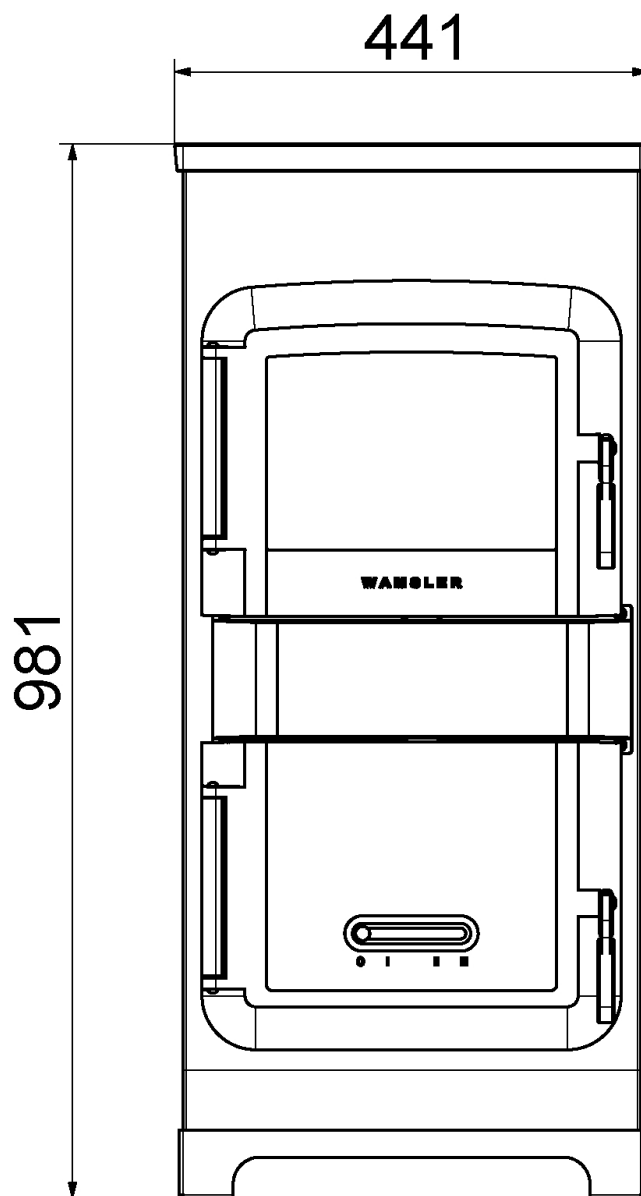

## Trendy 8 lavendel

- 8 kW
- Cast iron hob
- Cast iron doors
- Enameled casing
- Cast iron grade
- Fireclay firebox
- Flue connection rear: 120 mm
- H x W x D: 980x441x336 mm
- For continuous use
- Fuel: wood, lignite

Wood

Continuous use

Brown coal

Certification	1.+2.Stufe 1.BImSchV, CE, 15aB-VG, (VKF im Zulassungsverfahren)
Heat output (kW)	8
Heat capacity (m <sup>3</sup> )	182
Flue gas quantity (g/s)	6,6
Flue gas temperature (C)	353
Air needs Pa	12
Size H x W x D (mm)	980x441x336
Fuel	wood, lignite
Window size H x W (mm)	180x270
Firebox size W x D x H (mm)	350x190x520
Net weight (kg)	114